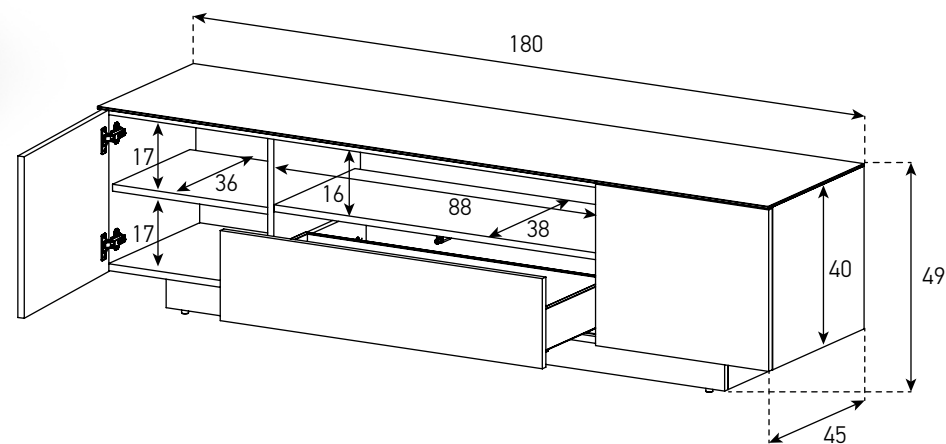

LB 1830-WNT

SONOROUS[®]
made in Europe

Ideal Screen Size: 70"
180 W x 45 D x 49 H cm
Top panel covered with 4mm tempered glass,
Manufactured from 16mm melamine faced particleboard
Cabinet body in glossy black and doors wood decor
Two side opening doors and one drawer
2 Years Warranty

Tempered
Safety Glass

Assembly
Required

Max Top
Load 80 kg